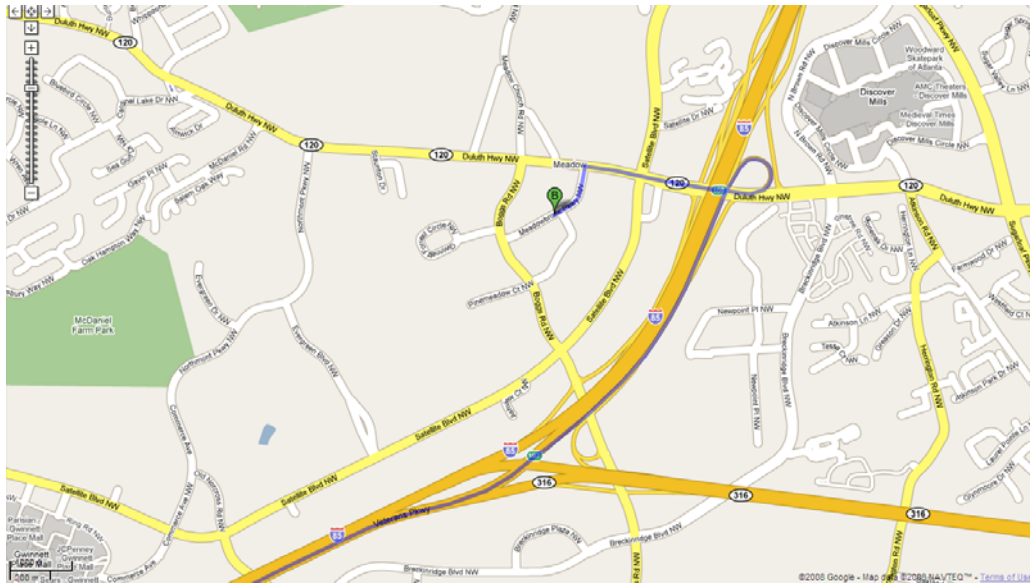

Directions to ACOM (Duluth office)

From Atlanta Hartsfield Jackson International Airport

Take I-85 North to exit 105 (Hwy120 Duluth Hwy, Lawrenceville, Boggs Road exit). After taking the exit, follow signs and get off at Boggs Road. Take a left onto Boggs Road. Keep going straight through the next intersection (Satellite Blvd & Boggs Rd.) and about ¼ mile on the right you will see Meadowbrook Parkway. Turn right onto Meadowbrook Pkwy. We are at 2455 Meadowbrook Parkway, which will be down the hill on the left once you turn onto Meadowbrook.