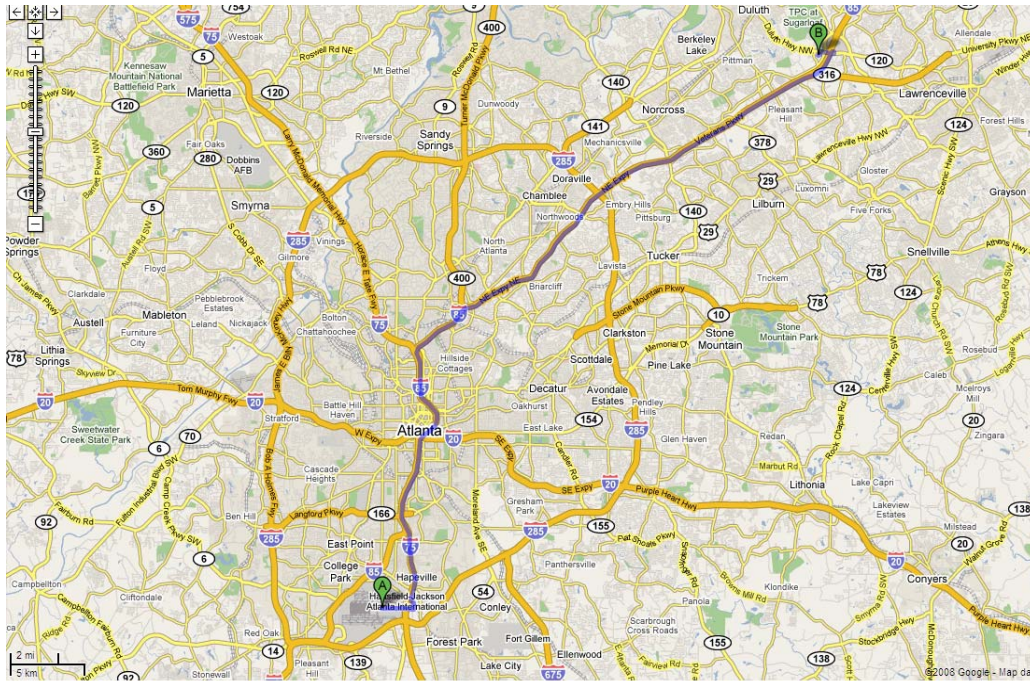

Directions to ACOM (Duluth office)

From Atlanta Hartsfield Jackson International Airport

Take I-85 North to exit 105 (Hwy120 Duluth Hwy, Lawrenceville, Boggs Road exit). After taking the exit, follow signs and get off at Boggs Road. Take a left onto Boggs Road. Keep going straight through the next intersection (Satellite Blvd & Boggs Rd.) and about ¼ mile on the right you will see Meadowbrook Parkway. Turn right onto Meadowbrook Pkwy. We are at 2455 Meadowbrook Parkway, which will be down the hill on the left once you turn onto Meadowbrook.